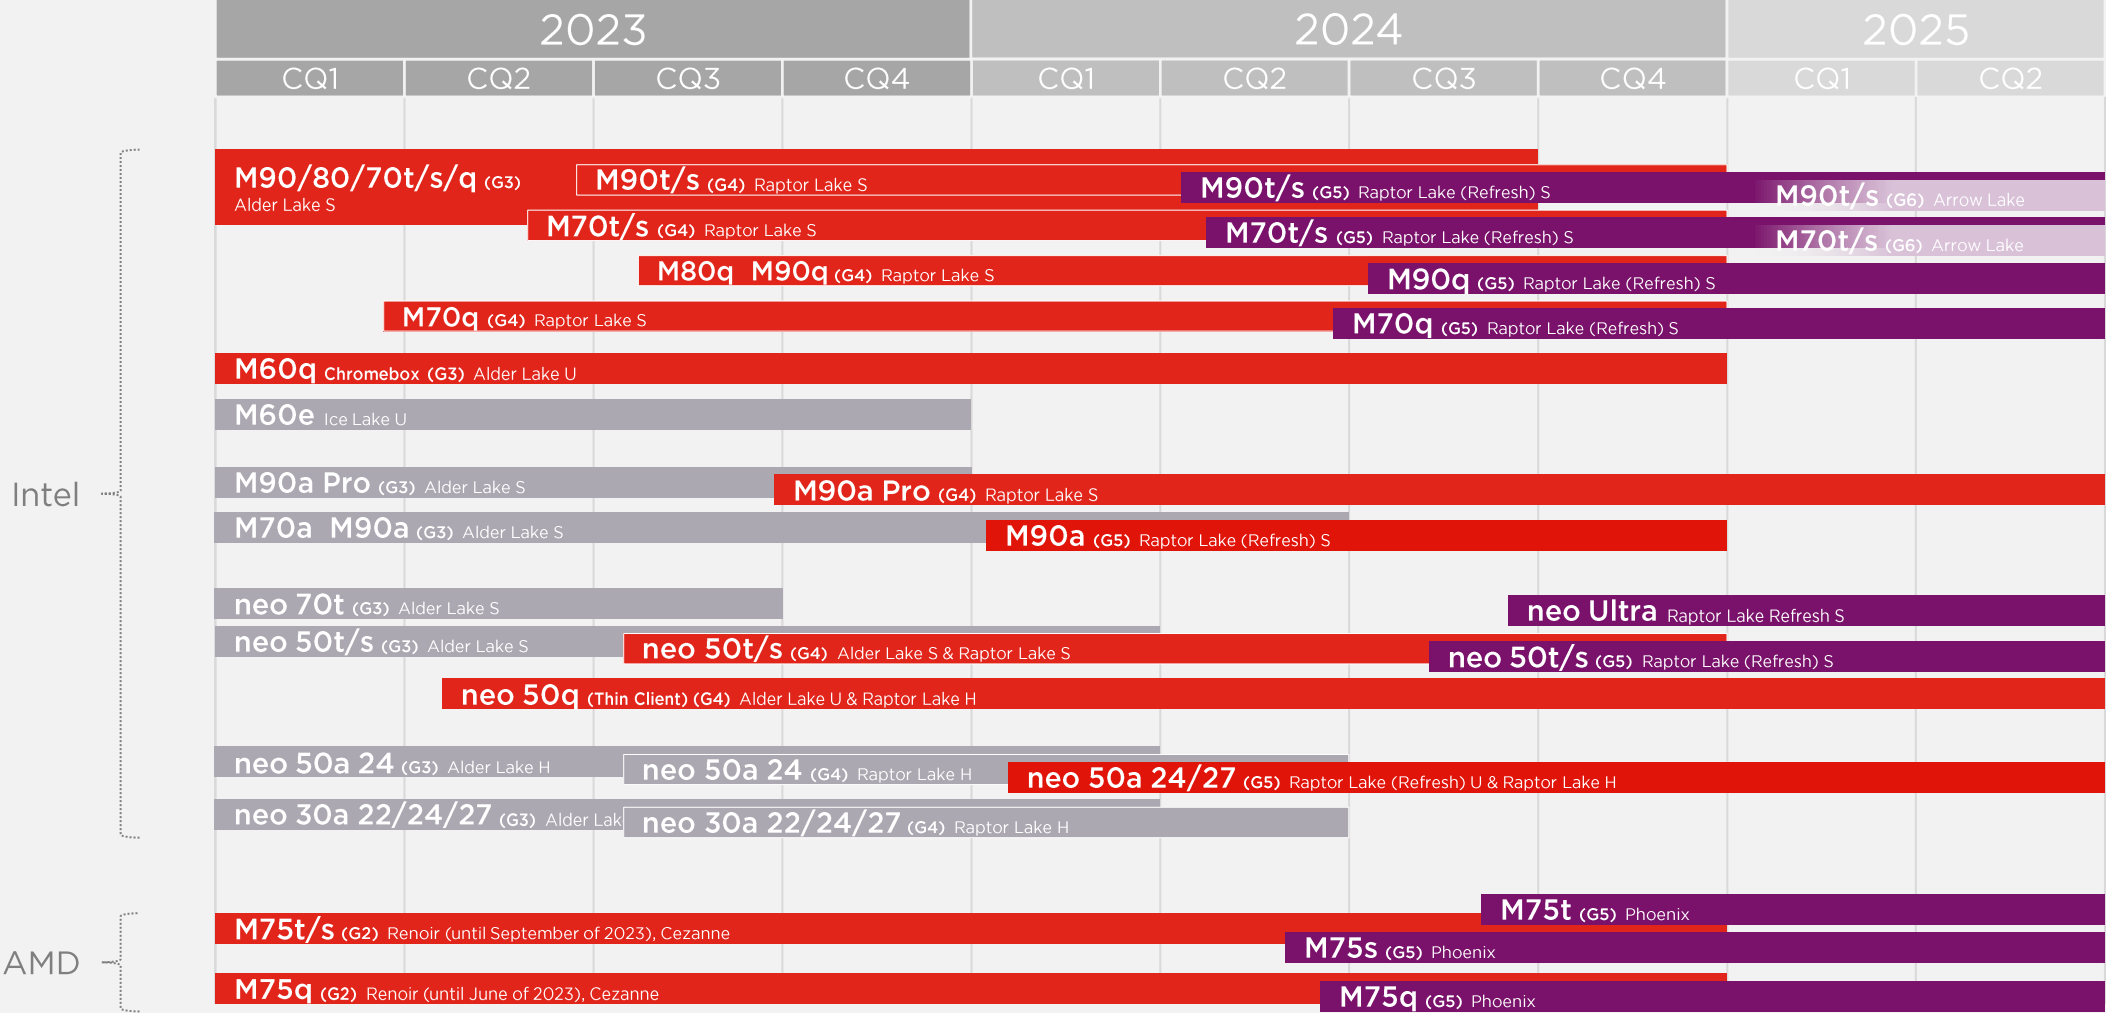

ThinkCentre Roadmap