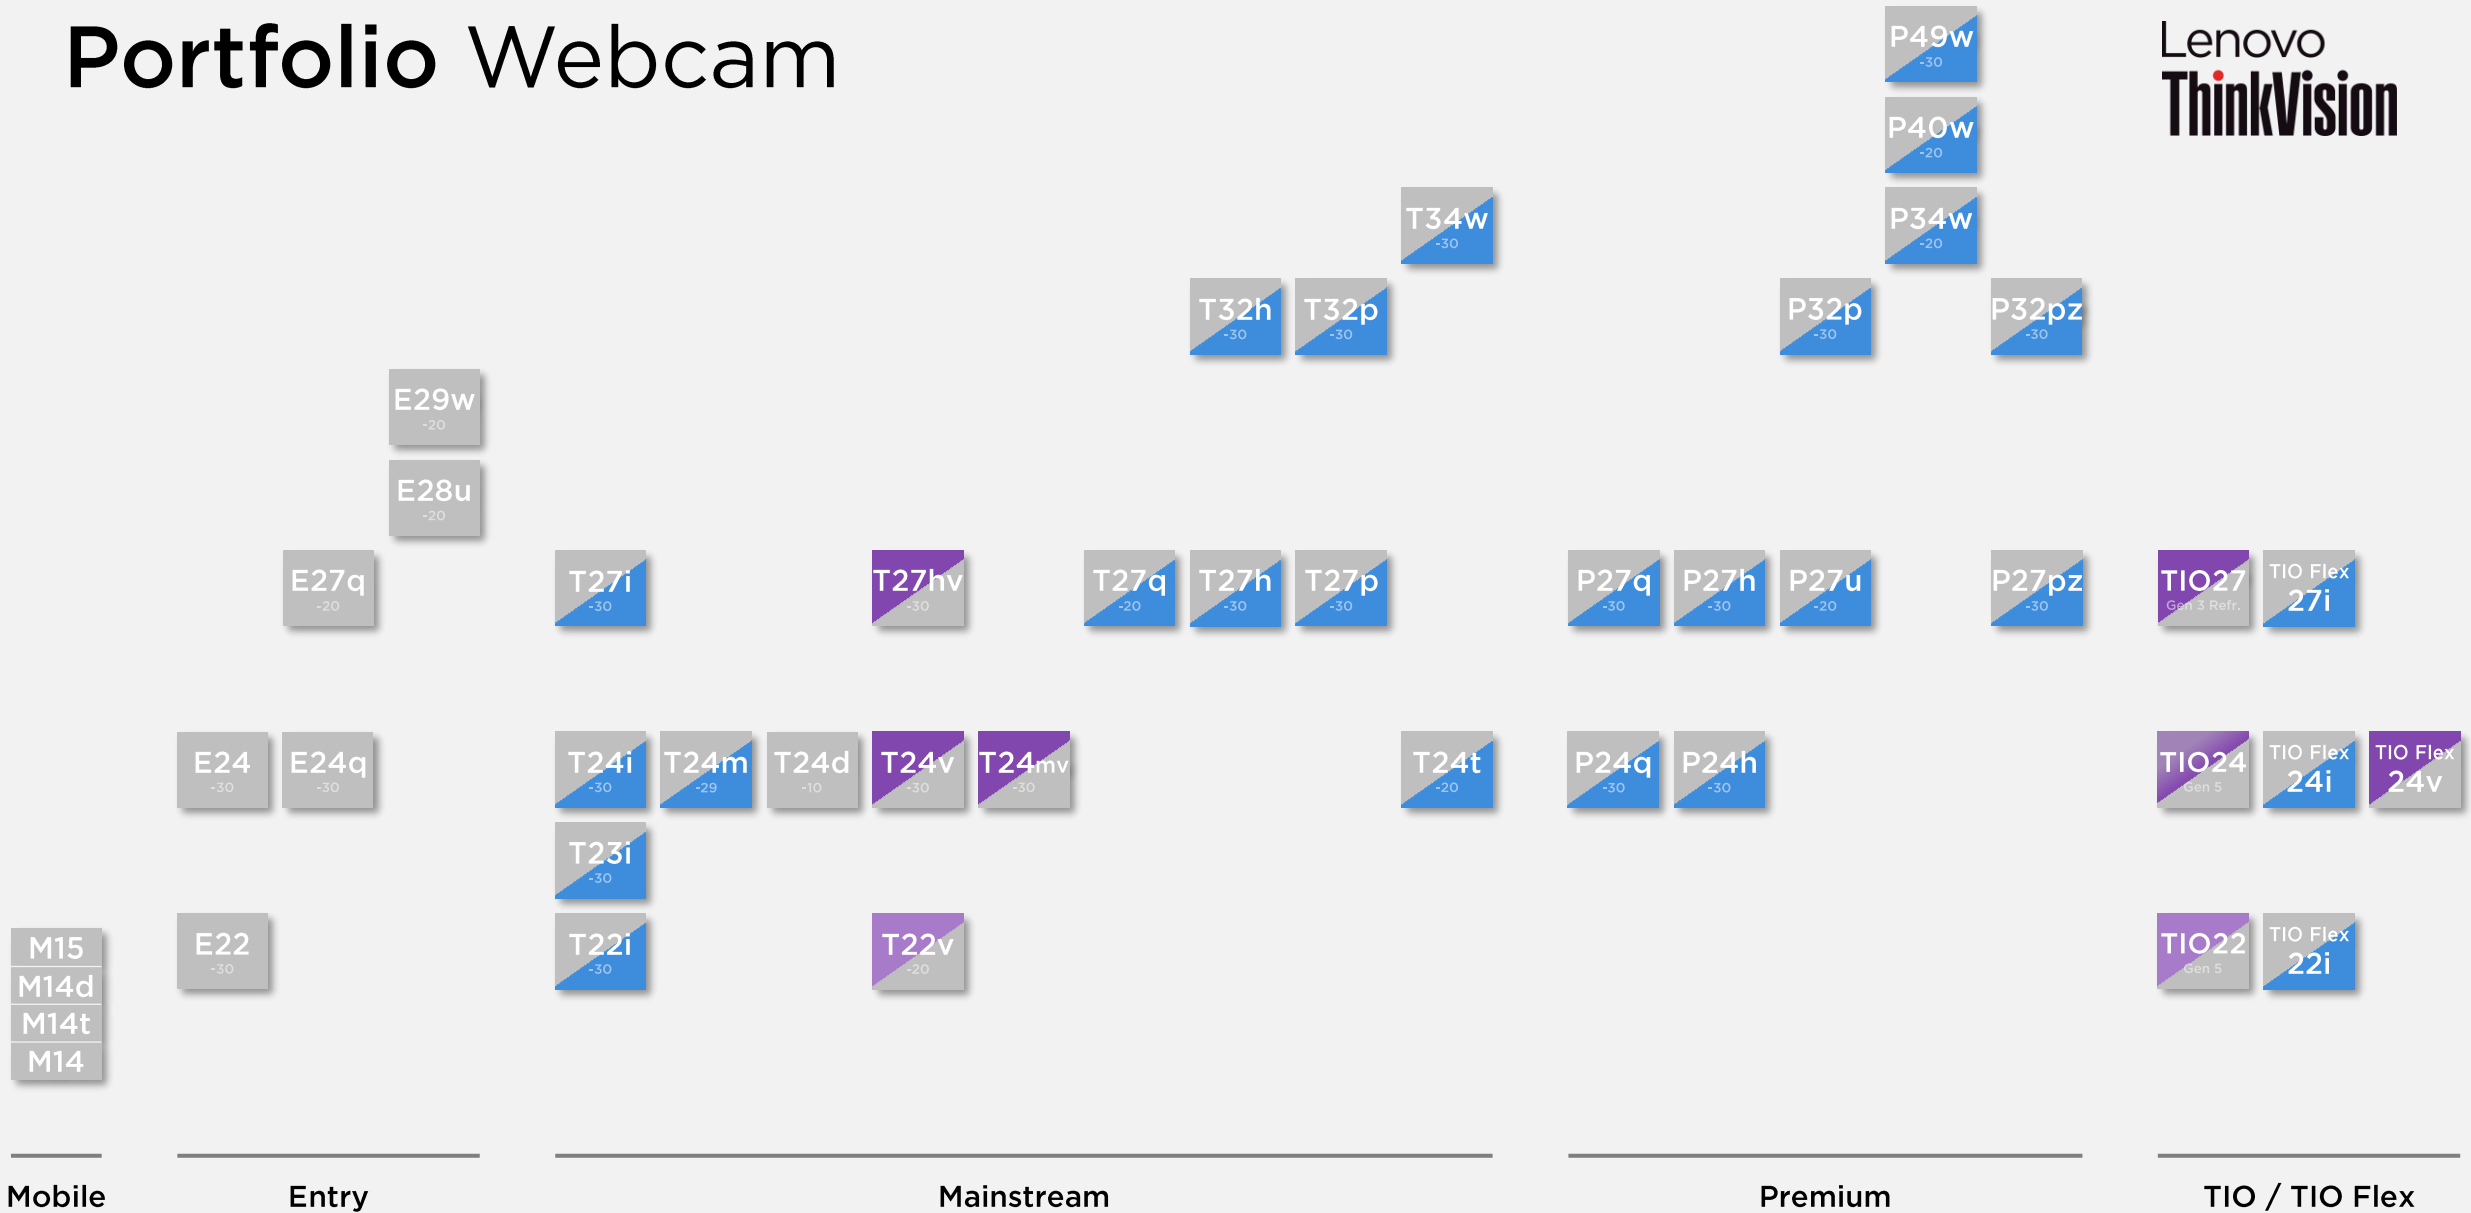

Portfolio Webcam

Integrated Webcam
 Integrated IR Webcam
 Compatible with optional MC50 (Non-IR) and/or MC60 (IR) Monitor Webcam