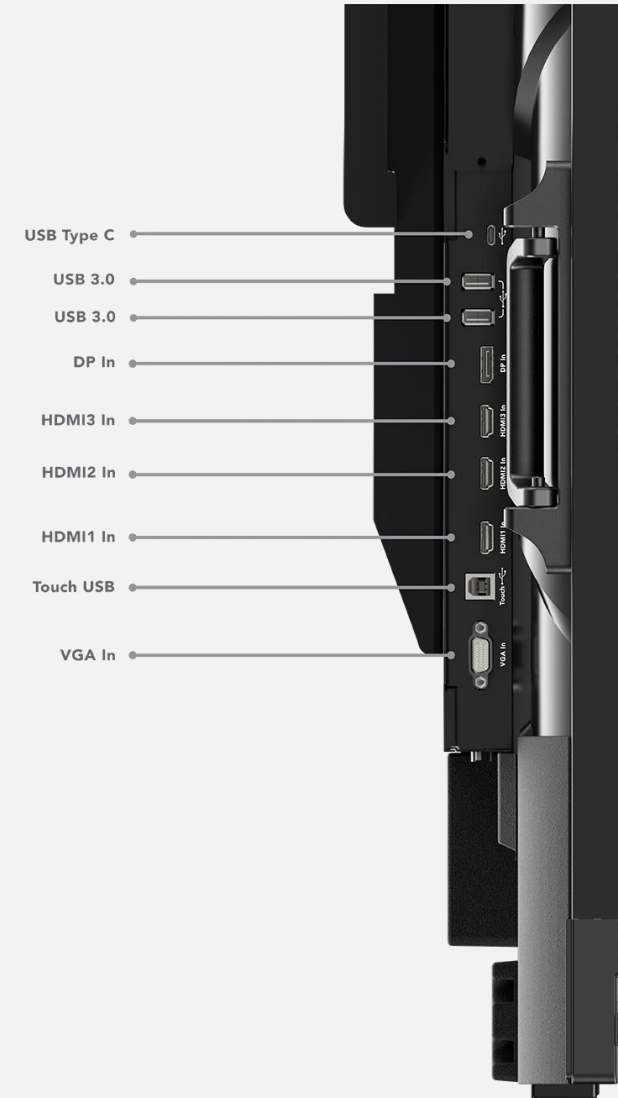

ThinkVision INTERACTIVE LARGE FORMAT DISPLAYS