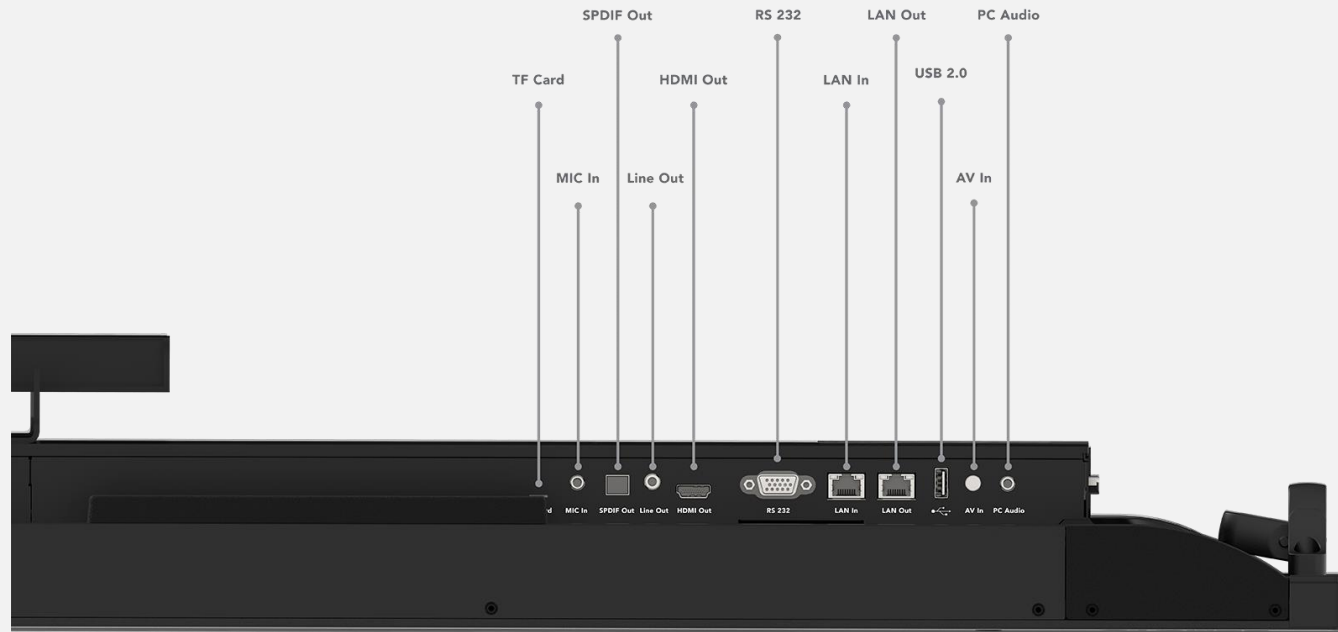

ThinkVision INTERACTIVE LARGE FORMAT DISPLAYS