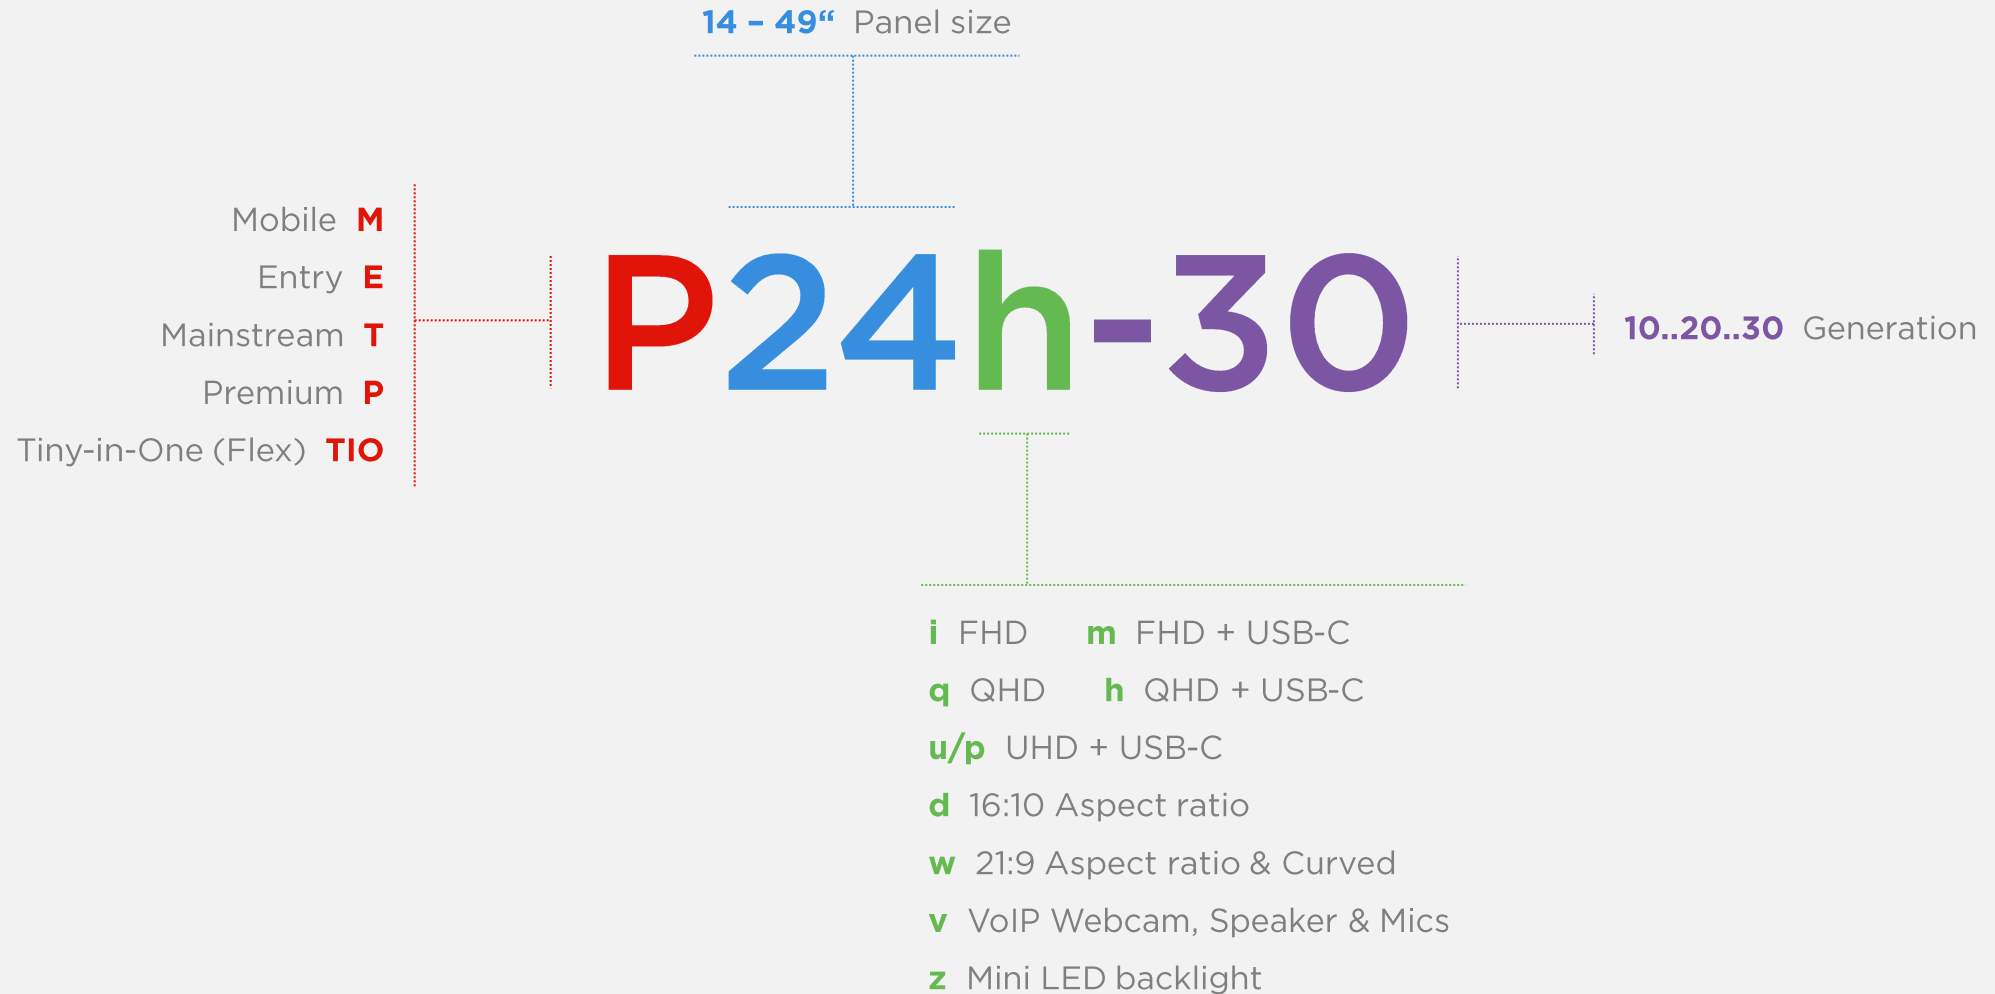

ThinkVision NOMENCLATURE