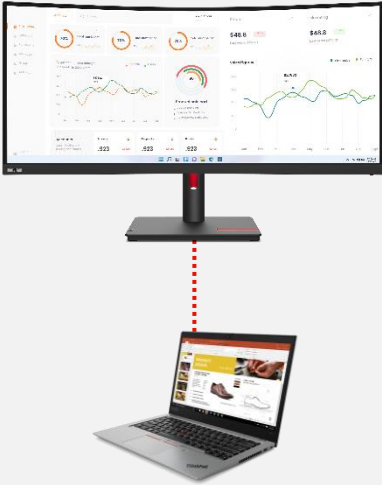

# Cable Docking via Monitor with 2<sup>nd</sup> / 3<sup>rd</sup> Screen

Traditional docking

Dedicated cables

Daisy Chain

Extra wide monitor