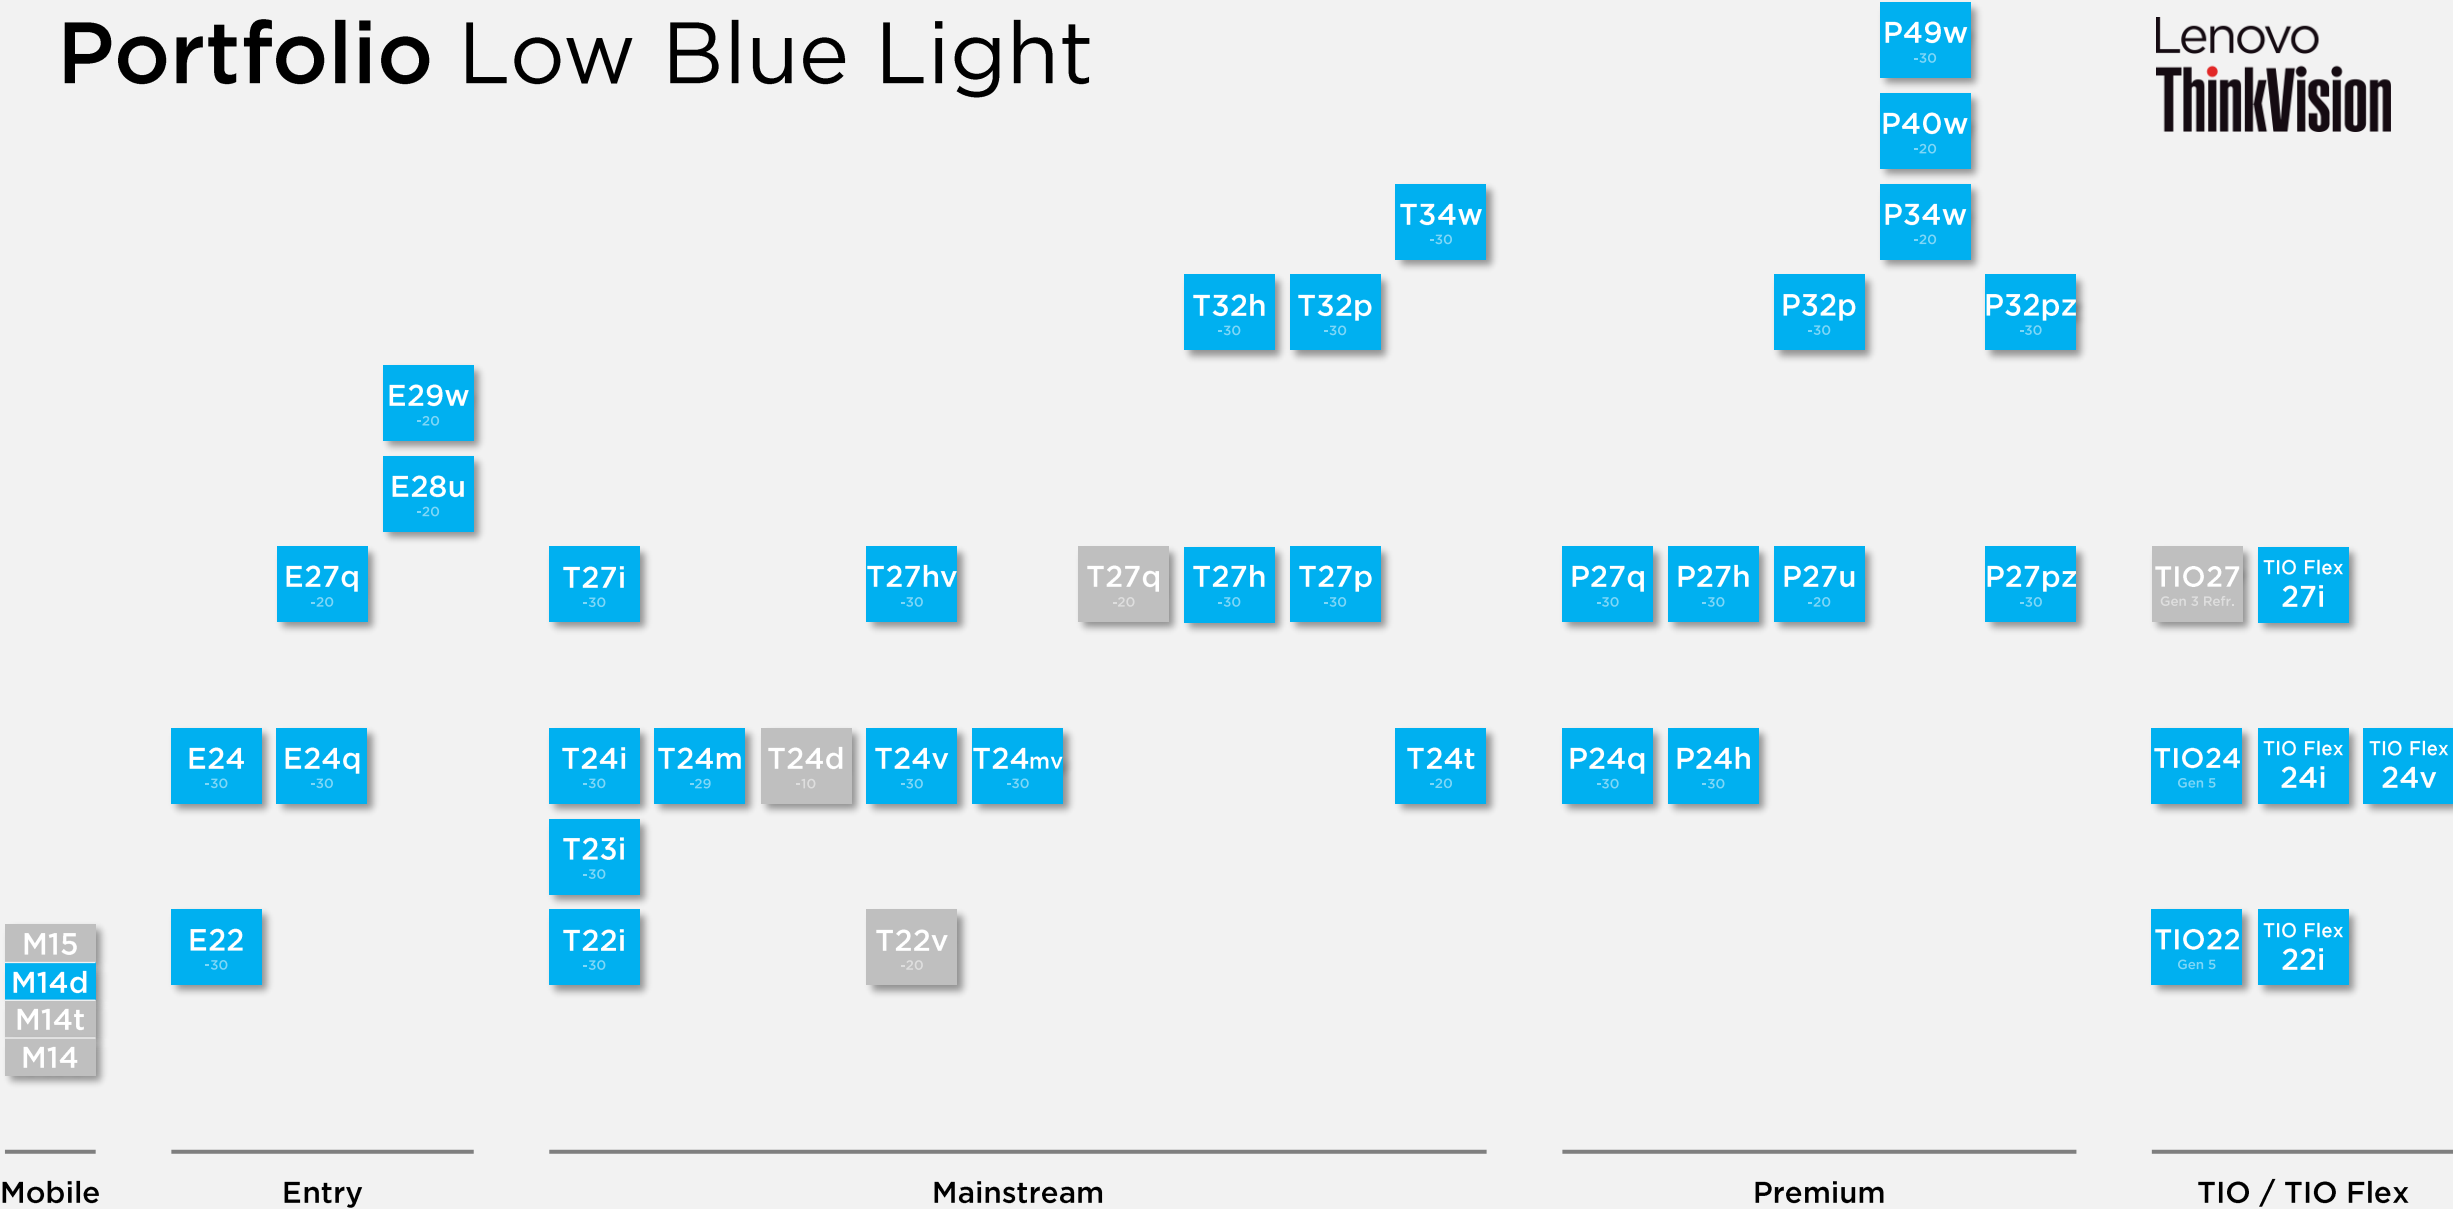

Portfolio Low Blue Light

■ Natural Low Blue Light / Eyesafe certified